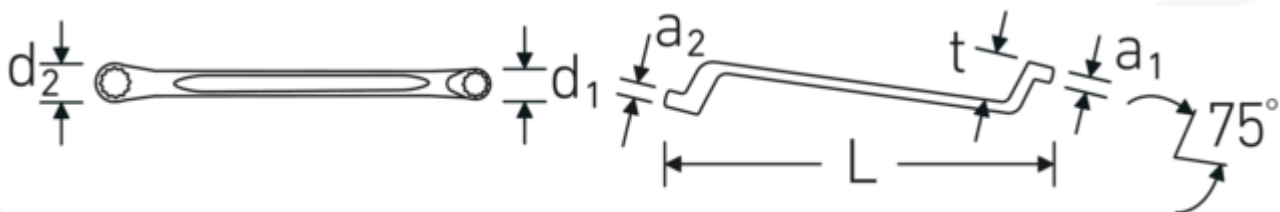

Double ended ring spanner, metric, offset

StahlwilleSTABIL®20

Art.No. 41041317
GTIN 4018754020911
Model StahlwilleSTABIL 20 13 x 17

Label. Double-ended ring spanner Spanner size 13 x 17 mm L.245mm

Features. StahlwilleSTABIL®

- offset
- DIN 838/ISO 10104
- Chrome Alloy Steel, chrome plated

Advantages.

Low-crank. Manufactured from durable chrome-alloy steel for a long service life and resistance to wear.

Technical Drawing.

Technical Attributes.

a1	10 mm
a2	12 mm

Logistics data.

Depth mm (IFS)	260
Width mm (IFS)	26
Height mm (IFS)	31

Drive profile	Double hexagon AS-Drive®	Length (packed, mm)	276
d1	20 mm	Width (packed, mm)	88
d2	25,3 mm	Height (packed, mm)	50
Length mm (L)	245 mm	Volume (packed, dm3)	1.2144 dm3
Spanner width 1 [mm]	13 mm	Art. no.	41041317
Spanner width 2 [mm]	17 mm	Weight (gross, kg)	1,690
t	27 mm	Weight PAP (kg)	0,000
		Weight PVC (kg)	0,013
		GTIN	4018754020911
		Country of origin	GERMANY
		Region of origin	Nordrhein-Westfalen
		WEEE/ElektroG	nicht ear-pflichtig
		Customs tariff no.	82041100
		Packing standard	10
		Weight	169 g