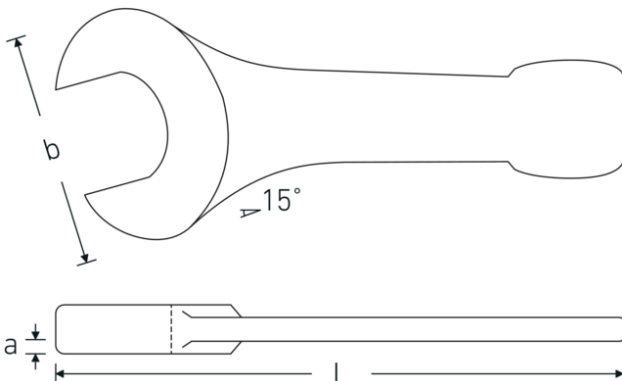

## Open-ended striking spanner

**4204**

Art.No. **42040030**  
GTIN **4018754023660**  
Model **4204 30**

**Label.** Open-ended striking spanner Spanner size 30mm L.190mm

**Features.**

- DIN 133
- special tool steel, grey finish

### Technical Drawing.

### Technical Attributes.

|                      |        |
|----------------------|--------|
| Length mm (L)        | 190 mm |
| Spanner width 1 [mm] | 30 mm  |

### Logistics data.

|                |     |
|----------------|-----|
| Depth mm (IFS) | 187 |
| Width mm (IFS) | 62  |

|                             |                     |
|-----------------------------|---------------------|
| <b>Height mm (IFS)</b>      | 18                  |
| <b>Length (packed, mm)</b>  | 187                 |
| <b>Width (packed, mm)</b>   | 62                  |
| <b>Height (packed, mm)</b>  | 18                  |
| <b>Volume (packed, dm3)</b> | 0.208692 dm3        |
| <b>Art. no.</b>             | 42040030            |
| <b>Weight (gross, kg)</b>   | 0,451               |
| <b>Weight PAP (kg)</b>      | 0,000               |
| <b>Weight PVC (kg)</b>      | 0,007               |
| <b>GTIN</b>                 | 4018754023660       |
| <b>Country of origin</b>    | GERMANY             |
| <b>Region of origin</b>     | Nordrhein-Westfalen |
| <b>WEEE/ElektroG</b>        | nicht ear-pflichtig |
| <b>Customs tariff no.</b>   | 82041100            |
| <b>Packing standard</b>     | 1                   |
| <b>Weight</b>               | 451 g               |