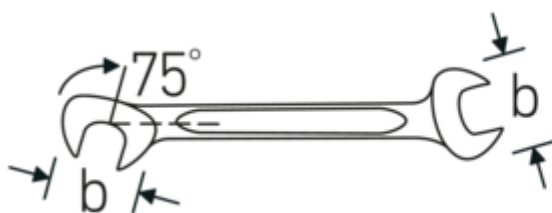

Small double-open ended spanner
ELECTRIC, inch

ELECTRIC 12a

Art.No. **40461515**
GTIN **4018754019960**
Model **ELECTRIC 12a 15/64**

Label.

Double open-ended spanner, small Spanner size null" L.78mm

Features.

- spanners with equal widths across flats
- straight design, jaw position 15° and 75°
- sturdy, slim and lightweight intelligent design
- high bending strength due to double T-profile
- STAHLWILLE's round finish ensures a surface that is pleasant to the skin and has a good grip
- extremely sturdy, exceptionally durable
- drop-forged, hardened and cooled in oil bath
- chrome-alloy steel, chrome plated

Technical Drawing.

Technical Attributes.

a	2 mm
Width mm (b)	12,6 mm
Length mm (L)	78 mm
Jaw angle	15/75 °
Spanner width 1 [inch]	15/64 "

Logistics data.

Depth mm (IFS)	78
Width mm (IFS)	13
Height mm (IFS)	2
Length (packed, mm)	90
Width (packed, mm)	40

Spanner width s 2 [inch]	15/64 "	Height (packed, mm)	10
		Volume (packed, dm3)	0.036 dm3
		Art. no.	40461515
		Weight (gross, kg)	0,063
		Weight PAP (kg)	0,000
		Weight PVC (kg)	0,002
		GTIN	4018754019960
		Country of origin	GERMANY
		Region of origin	Nordrhein-Westfalen
		WEEE/ElektroG	nicht ear-pflichtig
		Customs tariff no.	82041100
		Packing standard	10
		Weight	6 g