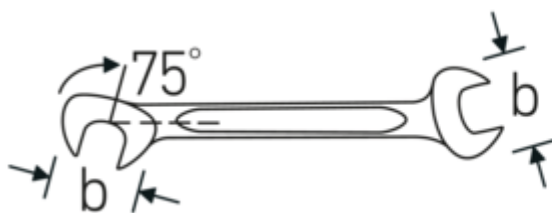

Small double-open ended spanner
ELECTRIC, metric

ELECTRIC 12

Art.No. **40060707**
GTIN **4018754018581**
Model **ELECTRIC 12 7**

Label.

Double open-ended spanner, small Spanner size nullmm L.91mm

Features.

- straight design, jaw position 15° and 75°
- sturdy, slim and lightweight intelligent design
- high bending strength due to double T-profile
- STAHLWILLE's round finish ensures a surface that is pleasant to the skin and has a good grip
- extremely sturdy, exceptionally durable
- drop-forged, hardened and cooled in oil bath
- chrome-alloy steel, chrome plated

Technical Drawing.

Technical Attributes.

a	2 mm
Width mm (b)	14,7 mm
Length mm (L)	91 mm
Jaw angle	15/75 °
Spanner width 1 [mm]	7 mm
Spanner width 2 [mm]	7 mm

Logistics data.

Depth mm (IFS)	91
Width mm (IFS)	15
Height mm (IFS)	2
Length (packed, mm)	100
Width (packed, mm)	40
Height (packed, mm)	10