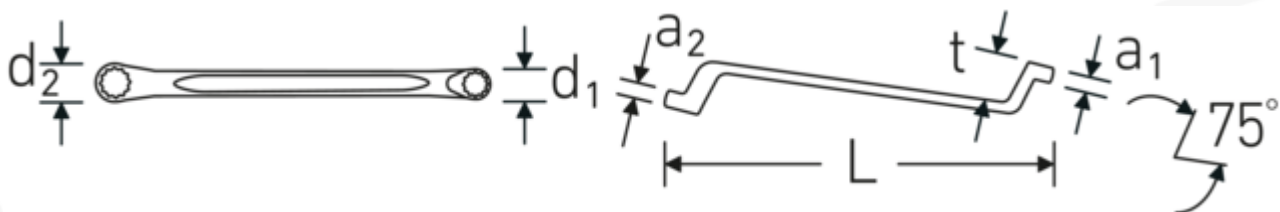

Double ended ring spanner, metric, offset

StahlwilleSTABIL®20

Art.No. 41043034
GTIN 4018754021147
Model StahlwilleSTABIL 20 30 x 34

Label. Double-ended ring spanner Spanner size 30 x 34 mm L.365mm

Features. StahlwilleSTABIL®

- offset
- DIN 838/ISO 10104
- Chrome Alloy Steel, chrome plated

Advantages.

Low-crank Manufactured from durable chrome-alloy steel for a long service life and resistance to wear.

Technical Drawing.

Technical Attributes.

a1	15 mm
a2	16 mm

Logistics data.

Depth mm (IFS)	365
Width mm (IFS)	48
Height mm (IFS)	16

Drive profile	Double hexagon AS-Drive®	Length (packed, mm)	370
d1	42,6 mm	Width (packed, mm)	50
d2	48 mm	Height (packed, mm)	16
Length mm (L)	365 mm	Volume (packed, dm3)	0.296 dm3
Spanner width 1 [mm]	30 mm	Art. no.	41043034
Spanner width 2 [mm]	34 mm	Weight (gross, kg)	0,660
t	37 mm	Weight PAP (kg)	0,000
		Weight PVC (kg)	0,015
		GTIN	4018754021147
		Country of origin	GERMANY
		Region of origin	Nordrhein-Westfalen
		WEEE/ElektroG	nicht ear-pflichtig
		Customs tariff no.	82041100
		Packing standard	1
		Weight	660 g