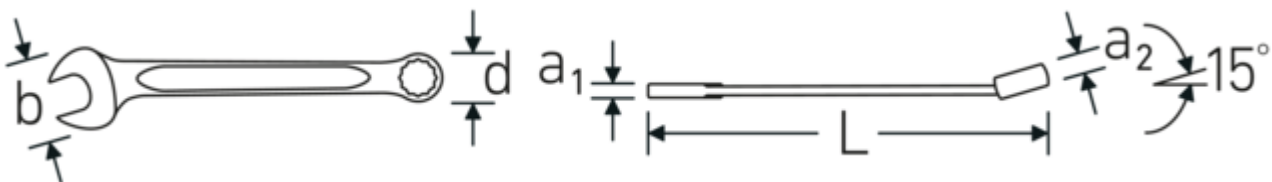

## Technologies and features.

Double T-profile

Offset Shaft Design

Anti-Slip-Drive

The AS-Drive® profile enables highforce transmission without damaging the fasteners. While the force acts on the flats of the screws, the corners are left free and are not rounded off.

## Technical Drawing.