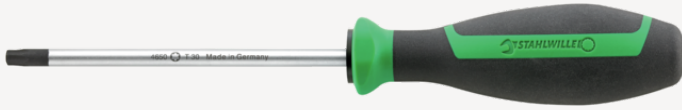

## TORX® screwdriver DRALL+

4650

Art.No. 46503005  
GTIN 4018754277995  
Model 4650 T 5 TORX-  
SCHRAUBENDREHER MIT DRALL-  
GRIFF

### Label.

TORX screwdriver DRALL+ T5 L.60mm

### Features.

- for inside TORX® screws
- Chrome Alloy Steel, chrome plated
- black tips

### Safe.

The blades are made of exceptionally fine industrial-grade chrome alloy steel, through-hardened and anchored in the grip in such a way that they stay there.