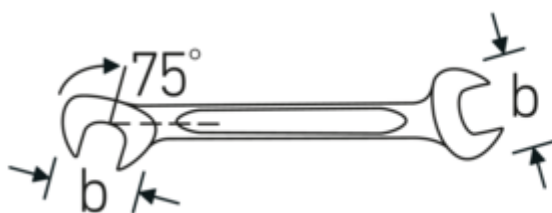

**Small double-open ended spanner**  
**ELECTRIC, inch**

**ELECTRIC 12a**

Art.No. **40462020**  
GTIN **4018754019991**  
Model **ELECTRIC 12a 5/16**

**Label.**

Double open-ended spanner, small Spanner size null" L.96mm

**Features.**

- spanners with equal widths across flats
- straight design, jaw position 15° and 75°
- sturdy, slim and lightweight intelligent design
- high bending strength due to double T-profile
- STAHLWILLE's round finish ensures a surface that is pleasant to the skin and has a good grip
- extremely sturdy, exceptionally durable
- drop-forged, hardened and cooled in oil bath
- chrome-alloy steel, chrome plated

**Technical Drawing.**

**Technical Attributes.**

a	3 mm
Width mm (b)	16,8 mm
Length mm (L)	96 mm
Jaw angle	15/75 °
Spanner width 1 [inch]	5/16 "

**Logistics data.**

Depth mm (IFS)	96
Width mm (IFS)	17
Height mm (IFS)	3
Length (packed, mm)	105
Width (packed, mm)	65

<b>Spanner width s 2 [inch]</b>	5/16 "	<b>Height (packed, mm)</b>	10
		<b>Volume (packed, dm3)</b>	0.06825 dm3
		<b>Art. no.</b>	40462020
		<b>Weight (gross, kg)</b>	0,164
		<b>Weight PAP (kg)</b>	0,000
		<b>Weight PVC (kg)</b>	0,003
		<b>GTIN</b>	4018754019991
		<b>Country of origin</b>	GERMANY
		<b>Region of origin</b>	Nordrhein-Westfalen
		<b>WEEE/ElektroG</b>	nicht ear-pflichtig
		<b>Customs tariff no.</b>	82041100
		<b>Packing standard</b>	10
		<b>Weight</b>	16 g