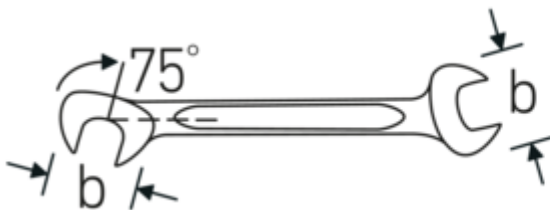

Small double-open ended spanner
ELECTRIC, metric

ELECTRIC 12

Art.No. **40063232**
GTIN **4018754018673**
Model **ELECTRIC 12 3,2**

Label.

Double open-ended spanner, small Spanner size nullmm L.70mm

Features.

- straight design, jaw position 15° and 75°
- sturdy, slim and lightweight intelligent design
- high bending strength due to double T-profile
- STAHLWILLE's round finish ensures a surface that is pleasant to the skin and has a good grip
- extremely sturdy, exceptionally durable
- drop-forged, hardened and cooled in oil bath
- chrome-alloy steel, chrome plated

Technical Drawing.

Technical Attributes.

a	2 mm
Width mm (b)	10,5 mm
Length mm (L)	70 mm
Jaw angle	15/75 °
Spanner width 1 [mm]	3.2 mm
Spanner width 2 [mm]	3.2 mm

Logistics data.

Depth mm (IFS)	70
Width mm (IFS)	11
Height mm (IFS)	2
Length (packed, mm)	90
Width (packed, mm)	40
Height (packed, mm)	7

Volume (packed, dm3)	0.0252 dm3
Art. no.	40063232
Weight (gross, kg)	0,053
Weight PAP (kg)	0,000
Weight PVC (kg)	0,002
GTIN	4018754018673
Country of origin	GERMANY
Region of origin	Nordrhein-Westfalen
WEEE/ElektroG	nicht ear-pflichtig
Customs tariff no.	82041100
Packing standard	10
Weight	5 g