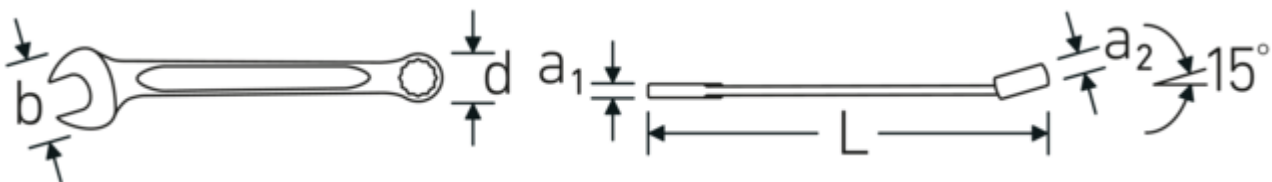

Double T-profile

Offset Shaft Design

Anti-Slip-Drive

The AS-Drive® profile enables highforce transmission without damaging the fasteners. While the force acts on the flats of the screws, the corners are left free and are not rounded off.

Technical Drawing.

Technical Attributes.

a1	7 mm
a2	13 mm
Width mm (b)	45 mm
d	29 mm
DIN	DIN 3113 Form A
Length mm (L)	230 mm
Jaw angle	15 °
Spanner width 1 [mm]	20 mm
Ringstellung	15 °
Spanner width 2 [mm]	20 mm
t	10 mm