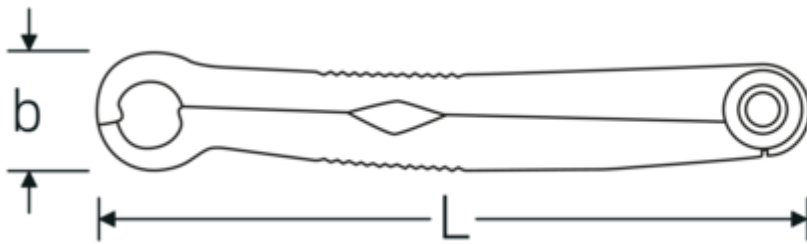

Technical Drawing.

Technical Attributes.

Number of tools	6 pcs.
Range	10 - 19
Width mm (b)	175 mm
Height mm (h)	35 mm
Length mm (L)	350 mm
Drawer dividers	1/3

Logistics data.

Depth mm (IFS)	345
Width mm (IFS)	175
Height mm (IFS)	35
Length (packed, mm)	365
Width (packed, mm)	185
Height (packed, mm)	80
Volume (packed, dm³)	5.402 dm³
Art. no.	96838774
Weight (gross, kg)	1,251
Weight PAP (kg)	0,138
Weight PVC (kg)	0,000
GTIN	4018754173891
Country of origin	GERMANY
Region of origin	Nordrhein-Westfalen
WEEE/ElektroG	nicht ear-pflichtig
Customs tariff no.	82041100
Packing standard	1
Weight	1163 g

Variants.

Art. no.	Art. no. (ERP)	Description	GTIN
96838774	FastRatch TCS 240/6	Ratchet wrenches i.TCS inlay FastRatch TCS 240/6 10 - 19 6 pcs.	4018754173891