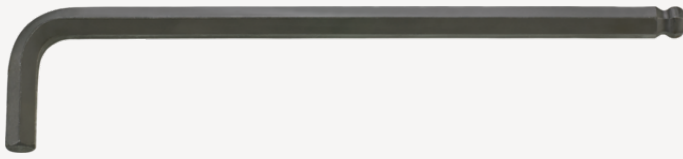

Ball ended hexagon key wrench

10767

Art.No. 43260010
GTIN 4018754027927
Model 10767 10 KUGELKOPF-
WINKELSCHRAUBENDREHER
SECHSKANT

Label. Ball ended hexagon key wrench Hex drive 10mm L.40mm x 222mm

- Features.**
- For Allen screws
 - With a ball head at the long end of the shaft
 - Pivoting angles up to 25° to each side
 - Chromium vanadium, gun metal finish

Advantages.

For Allen screws

Technical Drawing.

Technical Attributes.

Drive profile	Hex
External hex drive (mm)	10 mm
L1	40 mm
L2	222 mm
Length mm (L)	232 mm

Logistics data.

Depth mm (IFS)	232
Width mm (IFS)	51
Height mm (IFS)	12
Length (packed, mm)	285
Width (packed, mm)	90
Height (packed, mm)	32
Volume (packed, dm3)	0.8208 dm3
Art. no.	43260010
Weight (gross, kg)	1,764
Weight PAP (kg)	0,000
Weight PVC (kg)	0,012
GTIN	4018754027927
Country of origin	POLAND
Region of origin	Ausländischer Ursprung
WEEE/ElektroG	nicht ear-pflichtig
Customs tariff no.	82054000
Packing standard	10
Weight	175 g

Variants.

Art. no.	Art. no. (ERP)	Description	GTIN
43570130	10767 1.3MM-0.050 ZOLL KUGELKOPF-WINKELSCHRAUBENDREHER SECHSKANT	Ball ended hexagon key wrench Hex drive 1,3mm L.12mm x 72mm	4018754091775
43260015	10767 1,5 KUGELKOPF-WINKELSCHRAUBENDREHER SECHSKANT	Ball ended hexagon key wrench Hex drive 1,5mm L.14mm x 89mm	4018754027934
43260002	10767 2 KUGELKOPF-WINKELSCHRAUBENDREHER SECHSKANT	Ball ended hexagon key wrench Hex drive 2mm L.16mm x 99mm	4018754027866
43260025	10767 2,5 KUGELKOPF-WINKELSCHRAUBENDREHER SECHSKANT	Ball ended hexagon key wrench Hex drive 2,5mm L.18mm x 112mm	4018754027941
43260003	10767 3 KUGELKOPF-WINKELSCHRAUBENDREHER SECHSKANT	Ball ended hexagon key wrench Hex drive 3mm L.20mm x 124mm	4018754027873
43260004	10767 4 KUGELKOPF-WINKELSCHRAUBENDREHER SECHSKANT	Ball ended hexagon key wrench Hex drive 4mm L.25mm x 138mm	4018754027880