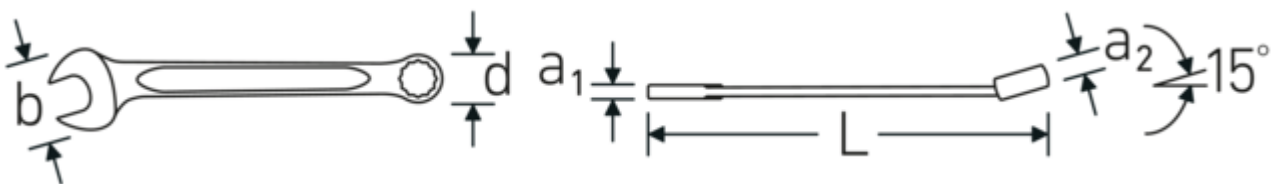

Technical Drawing.

Technical Attributes.

a1	9,4 mm
a2	16,5 mm
Width mm (b)	70 mm
d	45,8 mm
DIN	DIN 3113 Form A
Length mm (L)	360 mm

Logistics data.

Depth mm (IFS)	363
Width mm (IFS)	70
Height mm (IFS)	16
Length (packed, mm)	370
Width (packed, mm)	85
Height (packed, mm)	20