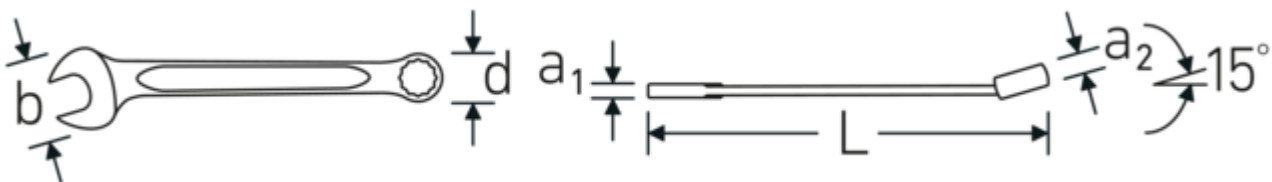

Double T-profile

Offset Shaft Design

Anti-Slip-Drive

The AS-Drive® profile enables highforce transmission without damaging the fasteners. While the force acts on the flats of the screws, the corners are left free and are not rounded off.

Technical Drawing.

Technical Attributes.

a1	5,8 mm
a2	10 mm
Width mm (b)	37 mm
d	23,2 mm
DIN	DIN 3113 Form A
Length mm (L)	180 mm
Jaw angle	15 °
Spanner width 1 [mm]	16 mm
Ringstellung	15 °
Spanner width 2 [mm]	16 mm
t	10 mm