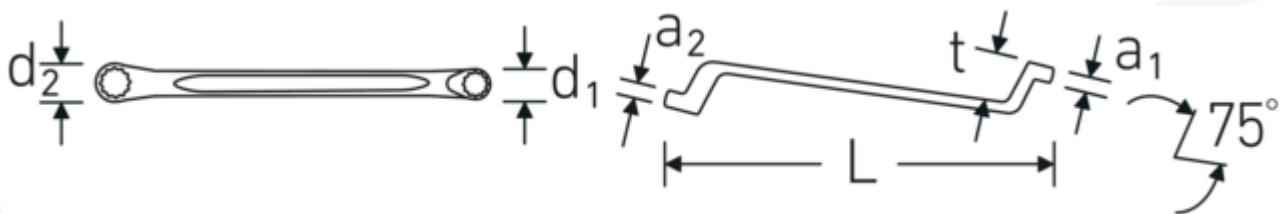

Double ended ring spanner, metric, offset

StahlwilleSTABIL®20

Art.No. **41042427**
 GTIN **4018754021079**
 Model **StahlwilleSTABIL 20 24 x 27**

Label. Double-ended ring spanner Spanner size 24 x 27 mm L.330mm

Features. StahlwilleSTABIL®

- offset
- DIN 838/ISO 10104
- Chrome Alloy Steel, chrome plated

Advantages.

Low-crank Manufactured from durable chrome-alloy steel for a long service life and resistance to wear.

Technical Drawing.

Technical Attributes.

a1 14 mm
 a2 15 mm

Logistics data.

Depth mm (IFS) 330
 Width mm (IFS) 38
 Height mm (IFS) 15

Drive profile	Double hexagon AS-Drive®	Length (packed, mm)	350
d1	34,7 mm	Width (packed, mm)	110
d2	38,6 mm	Height (packed, mm)	20
Length mm (L)	330 mm	Volume (packed, dm3)	0.77 dm3
Spanner width 1 [mm]	24 mm	Art. no.	41042427
Spanner width 2 [mm]	27 mm	Weight (gross, kg)	2,235
t	34 mm	Weight PAP (kg)	0,000
		Weight PVC (kg)	0,019
		GTIN	4018754021079
		Country of origin	GERMANY
		Region of origin	Nordrhein-Westfalen
		WEEE/ElektroG	nicht ear-pflichtig
		Customs tariff no.	82041100
		Packing standard	5
		Weight	447 g