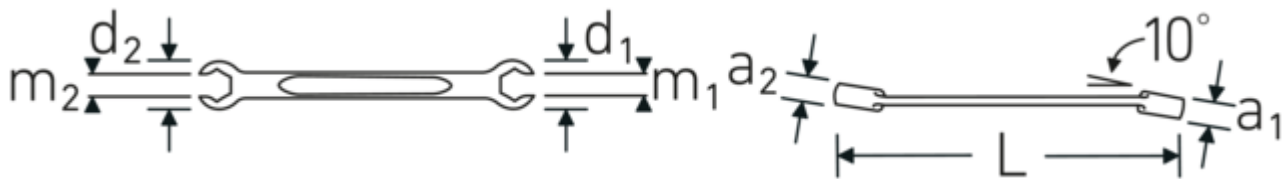

Technical Drawing.

Technical Attributes.

a1	8,5 mm
a2	9 mm
Drive profile	hex AS-Drive®
d1	19,5 mm
d2	21,5 mm
Length mm (L)	155 mm

Logistics data.

Depth mm (IFS)	155
Width mm (IFS)	22
Height mm (IFS)	11
Length (packed, mm)	157
Width (packed, mm)	48
Height (packed, mm)	44