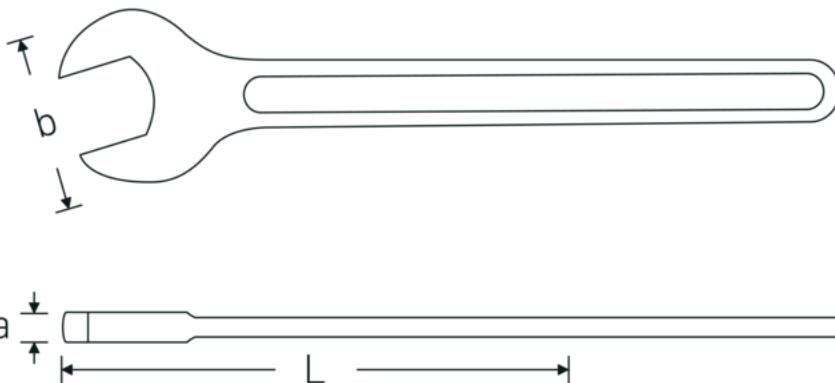

## Open-ended spanner, metric

4004

Art.No. **40040700**  
GTIN **4018754018413**  
Model **4004 70**

**Label.** Open-ended spanner Spanner size nullmm L.572mm

- Features.**
- DIN 894 up to 85 mm
  - special tool steel, grey finish

## Advantages.

DIN 894 up to 85 mm.

## Technical Drawing.

## Technical Attributes.

**a** 20 mm  
**Width mm (b)** 142 mm