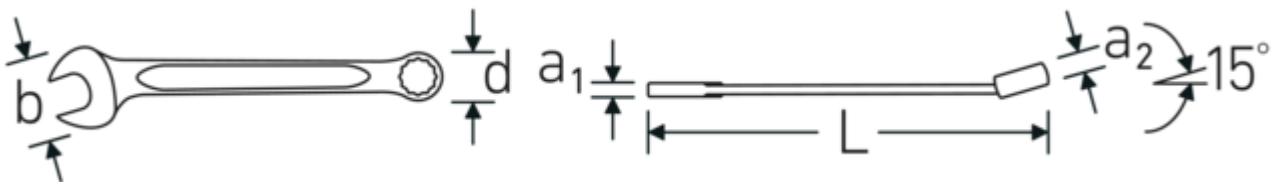

Combination spanner OPEN BOX, inch
OPEN BOX 13a

Art.No. 40486060
GTIN 4018754020300
Model OPEN BOX 13a 1 3/8

Label. Combination spanner OPEN BOX long Spanner size 1 3/8 " L.460mm

Features. • Chrome Alloy Steel, chrome plated

Advantages.

Made in Germany – STAHLWILLE Combination spanner OPEN BOX, inch , open end 15 °angled, length 460 mm, DIN 3113 Form A, , 40486060.

Technical Drawing.

Technical Attributes.

a1	10 mm
a2	18 mm
Width mm (b)	80 mm
d	49,3 mm
DIN	DIN 3113 Form A
Length mm (L)	460 mm

Logistics data.

Depth mm (IFS)	460
Width mm (IFS)	80
Height mm (IFS)	18
Length (packed, mm)	463
Width (packed, mm)	80
Height (packed, mm)	18

Jaw angle	15 °	Volume (packed, dm3)	0.66672 dm3
Ringstellung	15 °	Art. no.	40486060
Spanner width 1 [inch]	1 3/8 "	Weight (gross, kg)	0,796
Spanner width s 2 [inch]	1 3/8 "	Weight PAP (kg)	0,000
		Weight PVC (kg)	0,017
		GTIN	4018754020300
		Country of origin	GERMANY
		Region of origin	Nordrhein-Westfalen
		WEEE/ElektroG	nicht ear-pflichtig
		Customs tariff no.	82041100
		Packing standard	1
		Weight	796 g