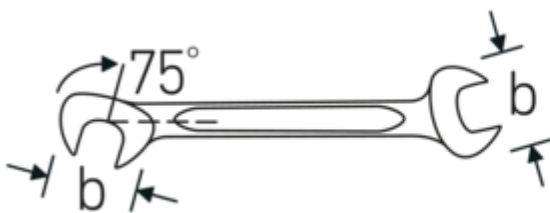

Small double-open ended spanner
ELECTRIC, inch

ELECTRIC 12a

Art.No. **40461616**
GTIN **4018754019977**
Model **ELECTRIC 12a 1/4**

Label.

Double open-ended spanner, small Spanner size null" L.91mm

Features.

- spanners with equal widths across flats
- straight design, jaw position 15° and 75°
- sturdy, slim and lightweight intelligent design
- high bending strength due to double T-profile
- STAHLWILLE's round finish ensures a surface that is pleasant to the skin and has a good grip
- extremely sturdy, exceptionally durable
- drop-forged, hardened and cooled in oil bath
- chrome-alloy steel, chrome plated

Technical Drawing.

Technical Attributes.

a	2 mm
Width mm (b)	14,7 mm
Length mm (L)	91 mm
Jaw angle	15/75 °
Spanner width 1 [inch]	1/4 "

Logistics data.

Depth mm (IFS)	91
Width mm (IFS)	15
Height mm (IFS)	2
Length (packed, mm)	100
Width (packed, mm)	40

Spanner width s 2 [inch]	1/4 "	Height (packed, mm)	11
		Volume (packed, dm3)	0.044 dm3
		Art. no.	40461616
		Weight (gross, kg)	0,094
		Weight PAP (kg)	0,000
		Weight PVC (kg)	0,003
		GTIN	4018754019977
		Country of origin	GERMANY
		Region of origin	Nordrhein-Westfalen
		WEEE/ElektroG	nicht ear-pflichtig
		Customs tariff no.	82041100
		Packing standard	10
		Weight	9 g