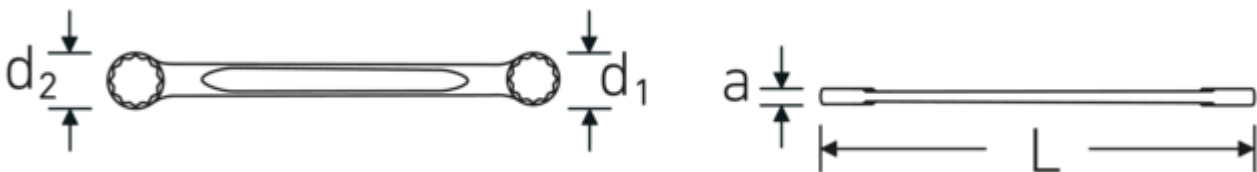

Technical Drawing.

Technical Attributes.

a	5,5 mm
Drive profile	Double hexagon AS-Drive®
d1	12,5 mm
d2	14 mm

Logistics data.

Depth mm (IFS)	115
Width mm (IFS)	15
Height mm (IFS)	6
Length (packed, mm)	115