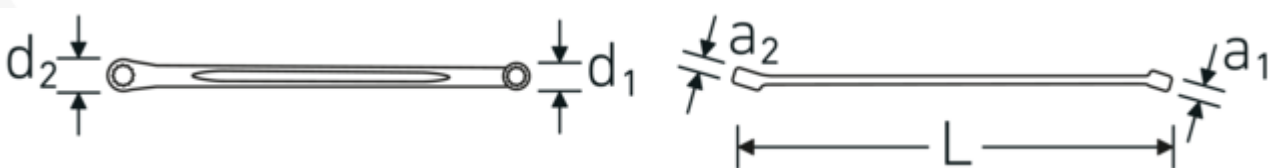

Double-ended ring spanner, inch, extra long

220a

Art.No. **41432428**
GTIN **4018754156795**
Model **220a 3/8 x 7/16**

Label.

Double-ended ring spanner Spanner size 3/8 x 7/16 " L.250mm

Features.

- extra long
- 15° angled
- SAE AS 954-E (test loads)
- HPQ® high performance steel, chrome plated

Advantages.

Extra long

Product highlights.

Technical Drawing.

Technical Attributes.

a1	8 mm
a2	8,7 mm
Drive profile	Double hexagon AS-Drive®
d1	14 mm
d2	16 mm
Length mm (L)	250 mm
Spanner width 1 [inch]	3/8 "
Spanner width s 2 [inch]	7/16 "

Logistics data.

Depth mm (IFS)	250
Width mm (IFS)	16
Height mm (IFS)	11
Length (packed, mm)	270
Width (packed, mm)	55
Height (packed, mm)	14
Volume (packed, dm3)	0.2079 dm3
Art. no.	41432428
Weight (gross, kg)	0,403
Weight PAP (kg)	0,000
Weight PVC (kg)	0,004
GTIN	4018754156795
Country of origin	GERMANY
Region of origin	Nordrhein-Westfalen
WEEE/ElektroG	nicht ear-pflichtig
Customs tariff no.	82041100
Packing standard	5
Weight	79 g

Variants.

Art. no.	Art. no. (ERP)	Description	GTIN
41431416	220a 7/32 x 1/4	Double-ended ring spanner Spanner size 7/32 x 1/4 " L.184mm	4018754156771
41431620	220a 1/4 x 5/16	Double-ended ring spanner Spanner size 1/4 x 5/16 " L.205mm	4018754156788
41432428	220a 3/8 x 7/16	Double-ended ring spanner Spanner size 3/8 x 7/16 " L.250mm	4018754156795
41433234	220a 1/2 x 9/16	Double-ended ring spanner Spanner size 1/2 x 9/16 " L.290mm	4018754156801
41433640	220a 5/8 x 3/4	Double-ended ring spanner Spanner size 5/8 x 3/4 " L.363mm	4018754156818
41433840	220a 11/16 x 3/4	Double-ended ring spanner Spanner size 11/16 x 3/4 " L.365mm	4018754156825