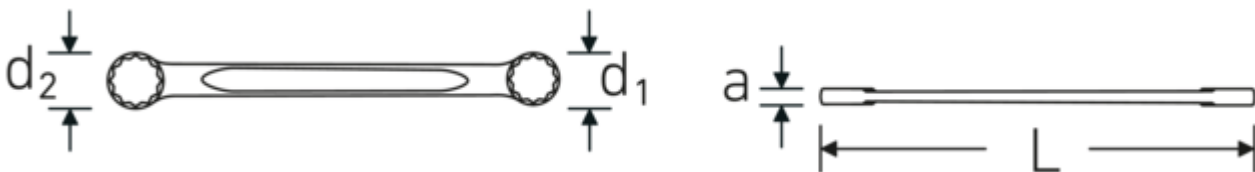

Double-ended ring spanner, metric

StahlwilleSTABIL®21

Art.No. 41051719
GTIN 4018754021338
Model 21 17 x 19

Label. Double-ended ring spanner Spanner size 17 x 19 mm L.185mm

Features. StahlwilleSTABIL®

- straight
- DIN 837/ISO 10103
- Chrome Alloy Steel, chrome plated

Advantages.

Straight

Technical Drawing.

Technical Attributes.

a	8 mm
Drive profile	Double hexagon AS-Drive®
d1	25 mm
d2	27,6 mm

Logistics data.

Depth mm (IFS)	185
Width mm (IFS)	27
Height mm (IFS)	10
Length (packed, mm)	200

Length mm (L)	185 mm	Width (packed, mm)	70
Spanner width 1 [mm]	17 mm	Height (packed, mm)	47
Spanner width 2 [mm]	19 mm	Volume (packed, dm3)	0.658 dm3
		Art. no.	41051719
		Weight (gross, kg)	0,780
		Weight PAP (kg)	0,000
		Weight PVC (kg)	0,010
		GTIN	4018754021338
		Country of origin	GERMANY
		Region of origin	Nordrhein-Westfalen
		WEEE/ElektroG	nicht ear-pflichtig
		Customs tariff no.	82041100
		Packing standard	10
		Weight	78 g