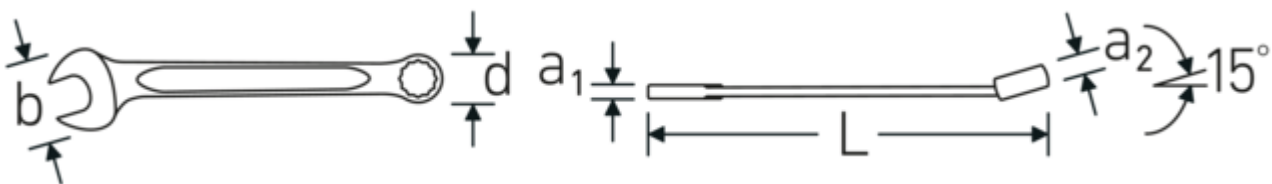

Combination spanner OPEN BOX, inch
OPEN BOX 13a

Art.No. 40487272
GTIN 4018754020362
Model OPEN BOX 13a 2

Label. Combination spanner OPEN BOX long Spanner size 2 " L.530mm

Features. • Chrome Alloy Steel, chrome plated

Advantages.

Made in Germany – STAHLWILLE Combination spanner OPEN BOX, inch , open end 15 °angled, length 530 mm, DIN 3113 Form A, , 40487272.

Technical Drawing.

Technical Attributes.

a1	14 mm
a2	21 mm
Width mm (b)	103 mm
d	74 mm
DIN	DIN 3113 Form A
Length mm (L)	530 mm

Logistics data.

Depth mm (IFS)	533
Width mm (IFS)	103
Height mm (IFS)	40
Length (packed, mm)	534
Width (packed, mm)	104
Height (packed, mm)	41

Jaw angle	15 °	Volume (packed, dm3)	2.276976 dm3
Ringstellung	15 °	Art. no.	40487272
Spanner width 1 [inch]	2 "	Weight (gross, kg)	1,625
Spanner width s 2 [inch]	2 "	Weight PAP (kg)	0,000
		Weight PVC (kg)	0,020
		GTIN	4018754020362
		Country of origin	GERMANY
		Region of origin	Nordrhein-Westfalen
		WEEE/ElektroG	nicht ear-pflichtig
		Customs tariff no.	82041100
		Packing standard	1
		Weight	1700 g