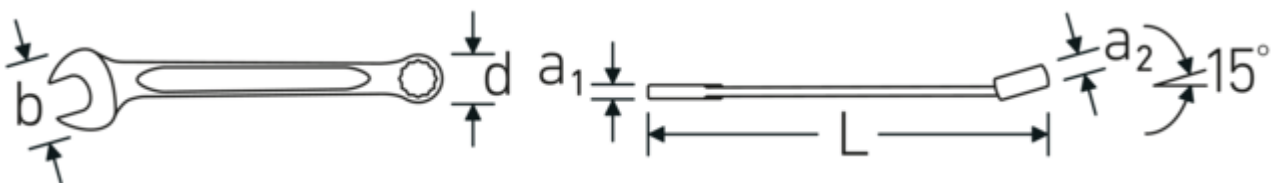

Technical Drawing.

Technical Attributes.

Number of tools	23 pcs.
Range	3/16 - 1.1/8
Width mm (b)	530 mm
DIN	DIN 3113 Form B
Height mm (h)	35 mm

Logistics data.

Depth mm (IFS)	540
Width mm (IFS)	360
Height mm (IFS)	90
Length (packed, mm)	540
Width (packed, mm)	360