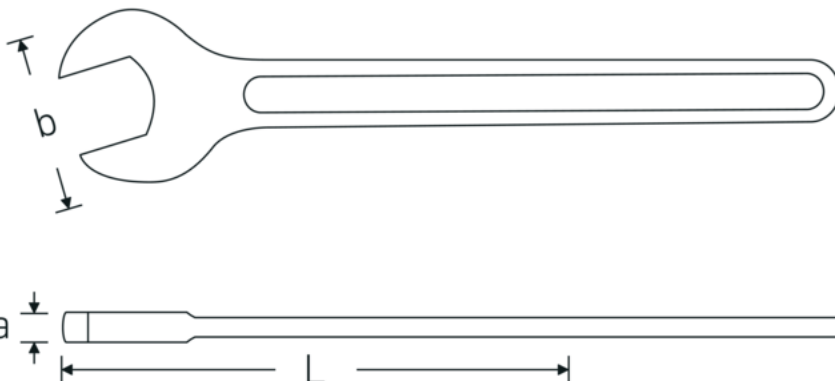

## Open-ended spanner, metric

**4004**

Art.No. **40040500**  
GTIN **4018754018376**  
Model **4004 50**

**Label.** Open-ended spanner Spanner size nullmm L.412mm

- Features.**
- DIN 894 up to 85 mm
  - special tool steel, grey finish

## Advantages.

DIN 894 up to 85 mm.

## Technical Drawing.

## Technical Attributes.

**a** 17 mm  
**Width mm (b)** 102 mm