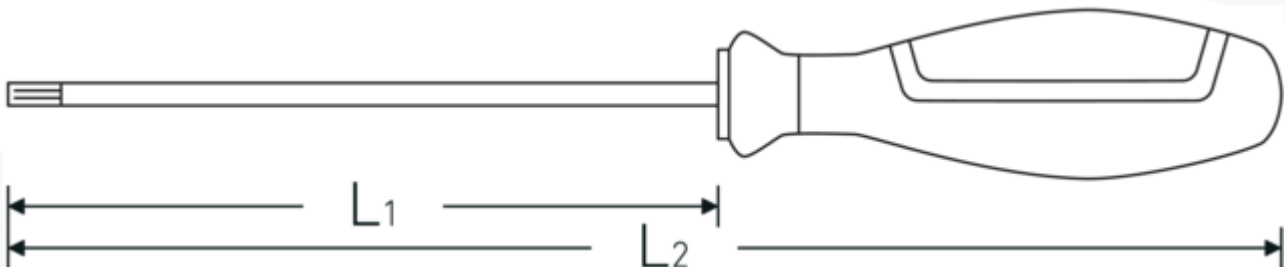

TORX® VDE screwdriver 4676 VDE

4676 VDE

Art.No. **46763010**
GTIN **4018754338177**
Model **4676 VDE T10 TORX-
SCHRAUBENDREHER**

Label. TORX® VDE screwdriver T10 L.100mm

Features.

- Reduced blade diameter: for reaching and operating low-lying screw connections or screws, e.g. in switch cabinets
- in switch cabinets
- flush with the blade tip due to integrated protective insulation: saves valuable space and allows optimum access even in the tightest installation spaces Roll-off protection prevents unwanted rolling away from the workplace
- for internal TORX® screws
- Chrome-Alloy-Steel
- blade burnished
- VDE insulated up to 1000 V
- DIN EN 60900
- Insulated according to IEC 900 - AC/1000 V AC/1000 V

Technical Drawing.

Technical Attributes.

Drive profile

TORX®

Logistics data.

Depth mm (IFS)

203

Size of output profile	T10	Width mm (IFS)	25
L1	100 mm	Height mm (IFS)	25
L2	215 mm	Length (packed, mm)	205
		Width (packed, mm)	110
		Height (packed, mm)	62
		Volume (packed, dm3)	1.3981 dm3
		Art. no.	46763010
		Weight (gross, kg)	0,490
		Weight PAP (kg)	0,082
		Weight PVC (kg)	0,000
		GTIN	4018754338177
		Country of origin	GERMANY
		Region of origin	Nordrhein-Westfalen
		WEEE/ElektroG	nicht ear-pflichtig
		Customs tariff no.	82054000
		Packing standard	10
		Weight	27 g

Variants.

Art. no.	Art. no. (ERP)	Description	GTIN
46763010	4676 VDE T10 TORX-SCHRAUBENDREHER	TORX® VDE screwdriver T10 L.100mm	4018754338177
46763015	4676 VDE T15 TORX-SCHRAUBENDREHER	TORX® VDE screwdriver T15 L.100mm	4018754338184
46763020	4676 VDE T20 TORX-SCHRAUBENDREHER	TORX® VDE screwdriver T20 L.100mm	4018754338191
46763025	4676 VDE T25 TORX-SCHRAUBENDREHER	TORX® VDE screwdriver T25 L.125mm	4018754338207
46763030	4676 VDE T30 TORX-SCHRAUBENDREHER	TORX® VDE screwdriver T30 L.150mm	4018754338214