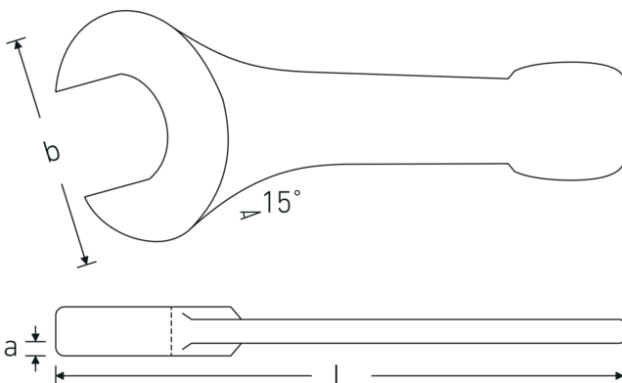

## Open-ended striking spanner

**4204**

Art.No. **42040070**  
GTIN **4018754023752**  
Model **4204 70**

**Label.** Open-ended striking spanner Spanner size 70mm L.375mm

**Features.**

- DIN 133
- special tool steel, grey finish

## Technical Attributes.

Length mm (L) 375 mm  
Spanner width 1 [mm] 70 mm

## Logistics data.

Depth mm (IFS) 373  
Width mm (IFS) 158

<b>Height mm (IFS)</b>	31
<b>Length (packed, mm)</b>	373
<b>Width (packed, mm)</b>	158
<b>Height (packed, mm)</b>	31
<b>Volume (packed, dm3)</b>	1.826954 dm3
<b>Art. no.</b>	42040070
<b>Weight (gross, kg)</b>	4,400
<b>Weight PAP (kg)</b>	0,000
<b>Weight PVC (kg)</b>	0,000
<b>GTIN</b>	4018754023752
<b>Country of origin</b>	GERMANY
<b>Region of origin</b>	Nordrhein-Westfalen
<b>WEEE/ElektroG</b>	nicht ear-pflichtig
<b>Customs tariff no.</b>	82041100
<b>Packing standard</b>	1
<b>Weight</b>	4573 g

42040075	4204 75	Open-ended striking spanner Spanner size 75mm L.375mm	4018754023769
42040080	4204 80	Open-ended striking spanner Spanner size 80mm L.408mm	4018754023776
42040085	4204 85	Open-ended striking spanner Spanner size 85mm L.408mm	4018754023783
42040090	4204 90	Open-ended striking spanner Spanner size 90mm L.445mm	4018754023790
42040095	4204 95	Open-ended striking spanner Spanner size 95mm L.445mm	4018754023806
42040100	4204 100	Open-ended striking spanner Spanner size 100mm L.485mm	4018754023813
42040105	4204 105	Open-ended striking spanner Spanner size 105mm L.485mm	4018754023820