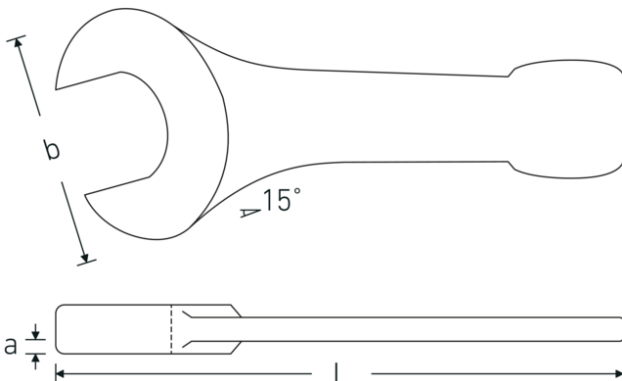

Open-ended striking spanner

4204

Art.No. **42040036**
GTIN **4018754023684**
Model **4204 36**

Label. Open-ended striking spanner Spanner size 36mm L.215mm

Features.

- DIN 133
- special tool steel, grey finish

Advantages.

DIN 133.

Technical Drawing.

Technical Attributes.

Length mm (L) 215 mm
Spanner width 1 [mm] 36 mm

Logistics data.

Depth mm (IFS) 213
Width mm (IFS) 75

Height mm (IFS)	19
Length (packed, mm)	213
Width (packed, mm)	75
Height (packed, mm)	19
Volume (packed, dm3)	0.303525 dm3
Art. no.	42040036
Weight (gross, kg)	0,698
Weight PAP (kg)	0,000
Weight PVC (kg)	0,000
GTIN	4018754023684
Country of origin	GERMANY
Region of origin	Nordrhein-Westfalen
WEEE/ElektroG	nicht ear-pflichtig
Customs tariff no.	82041100
Packing standard	1
Weight	698 g

Variants.

Art. no.	Art. no. (ERP)	Description	GTIN
42040027	4204 27	Open-ended striking spanner Spanner size 27mm L.180mm	4018754023653
42040030	4204 30	Open-ended striking spanner Spanner size 30mm L.190mm	4018754023660
42040032	4204 32	Open-ended striking spanner Spanner size 32mm L.190mm	4018754023677
42040036	4204 36	Open-ended striking spanner Spanner size 36mm L.215mm	4018754023684
42040041	4204 41	Open-ended striking spanner Spanner size 41 mm L.235mm	4018754023691
42040046	4204 46	Open-ended striking spanner Spanner size 46mm L.255mm	4018754023707
42040050	4204 50	Open-ended striking spanner Spanner size 50mm L.275mm	4018754023714
42040055	4204 55	Open-ended striking spanner Spanner size 55mm L.300mm	4018754023721
42040060	4204 60	Open-ended striking spanner Spanner size 60mm L.320mm	4018754023738
42040065	4204 65	Open-ended striking spanner Spanner size 65mm L.342mm	4018754023745
42040070	4204 70	Open-ended striking spanner Spanner size 70mm L.375mm	4018754023752