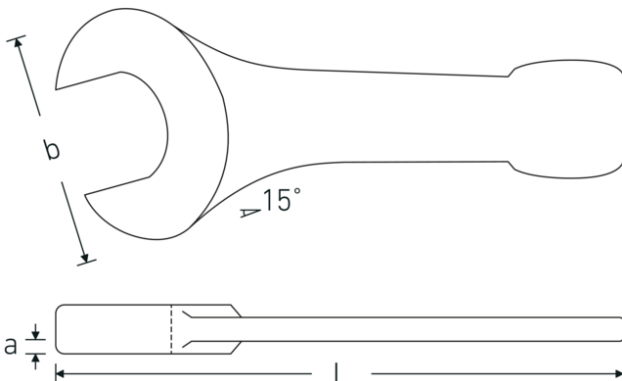

## Open-ended striking spanner

**4204**

Art.No. **42040032**  
GTIN **4018754023677**  
Model **4204 32**

**Label.** Open-ended striking spanner Spanner size 32mm L.190mm

**Features.**

- DIN 133
- special tool steel, grey finish

### Technical Attributes.

Length mm (L) 190 mm  
Spanner width 1 [mm] 32 mm

### Logistics data.

Depth mm (IFS) 189  
Width mm (IFS) 61

<b>Height mm (IFS)</b>	18
<b>Length (packed, mm)</b>	189
<b>Width (packed, mm)</b>	61
<b>Height (packed, mm)</b>	18
<b>Volume (packed, dm3)</b>	0.207522 dm3
<b>Art. no.</b>	42040032
<b>Weight (gross, kg)</b>	0,395
<b>Weight PAP (kg)</b>	0,000
<b>Weight PVC (kg)</b>	0,000
<b>GTIN</b>	4018754023677
<b>Country of origin</b>	GERMANY
<b>Region of origin</b>	Nordrhein-Westfalen
<b>WEEE/ElektroG</b>	nicht ear-pflichtig
<b>Customs tariff no.</b>	82041100
<b>Packing standard</b>	1
<b>Weight</b>	395 g

42040075	4204 75	Open-ended striking spanner Spanner size 75mm L.375mm	4018754023769
42040080	4204 80	Open-ended striking spanner Spanner size 80mm L.408mm	4018754023776
42040085	4204 85	Open-ended striking spanner Spanner size 85mm L.408mm	4018754023783
42040090	4204 90	Open-ended striking spanner Spanner size 90mm L.445mm	4018754023790
42040095	4204 95	Open-ended striking spanner Spanner size 95mm L.445mm	4018754023806
42040100	4204 100	Open-ended striking spanner Spanner size 100mm L.485mm	4018754023813
42040105	4204 105	Open-ended striking spanner Spanner size 105mm L.485mm	4018754023820