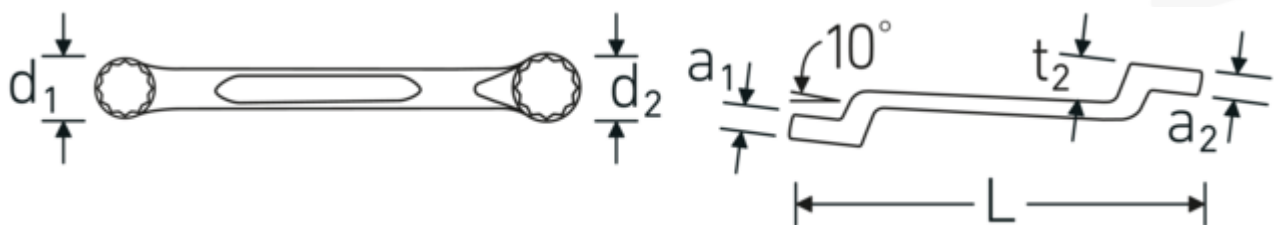

Double-ended ring spanner, inch, short

180a

Art.No. 41603436
GTIN 4018754023042
Model 180a 9/16 x 5/8

Label. Double-ended ring spanner Spanner size 9/16 " L.148mm

- Features.**
- short
 - shallow offset
 - Fed. Spec. GGG-W-636 E
 - S.B.A.C. Techn. Spec. T.S. 48 up to 1/2"
 - HPQ® high performance steel, chrome plated

Advantages.

Short

Technical Drawing.

Technical Attributes.

| | |
|----|---------|
| a1 | 9,5 mm |
| a2 | 10,5 mm |

Logistics data.

| | |
|-----------------|-----|
| Depth mm (IFS) | 153 |
| Width mm (IFS) | 23 |
| Height mm (IFS) | 15 |

| | | | |
|---------------------------------|--------------------------|-----------------------------|---------------------|
| Drive profile | Double hexagon AS-Drive® | Length (packed, mm) | 155 |
| d1 | 20,7 mm | Width (packed, mm) | 61 |
| d2 | 22,6 mm | Height (packed, mm) | 46 |
| Length mm (L) | 148 mm | Volume (packed, dm3) | 0.43493 dm3 |
| Spanner width 1 [inch] | 9/16 " | Art. no. | 41603436 |
| Spanner width s 2 [inch] | 5/8 " | Weight (gross, kg) | 0,900 |
| t1 | 11,5 mm | Weight PAP (kg) | 0,000 |
| t2 | 12,5 mm | Weight PVC (kg) | 0,003 |
| | | GTIN | 4018754023042 |
| | | Country of origin | GERMANY |
| | | Region of origin | Nordrhein-Westfalen |
| | | WEEE/ElektroG | nicht ear-pflichtig |
| | | Customs tariff no. | 82041100 |
| | | Packing standard | 10 |
| | | Weight | 90 g |

Variants.

| Art. no. | Art. no. (ERP) | Description | GTIN |
|----------|-----------------|---|---------------|
| 41601620 | 180a 1/4 x 5/16 | Double-ended ring spanner Spanner size 1/4 x 5/16 " L.107mm | 4018754023011 |
| 41602428 | 180a 3/8 x 7/16 | Double-ended ring spanner Spanner size 3/8 x 7/16 " L.122mm | 4018754023028 |
| 41603234 | 180a 1/2 x 9/16 | Double-ended ring spanner Spanner size 1/2 x 9/16 " L.141mm | 4018754023035 |
| 41603436 | 180a 9/16 x 5/8 | Double-ended ring spanner Spanner size 9/16 " L.148mm | 4018754023042 |