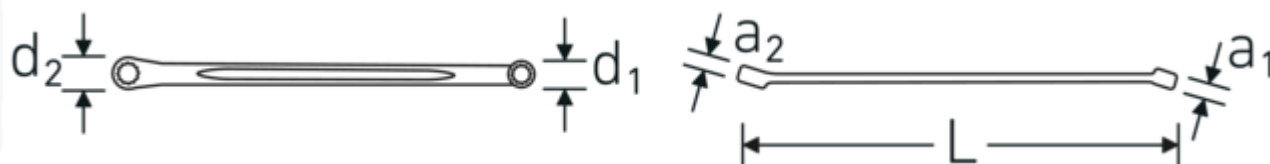

Double-ended ring spanner, metric, extra long

220

Art.No. 41030608
GTIN 4018754139279
Model 220 6 x 8

Label. Double-ended ring spanner Spanner size 6 x 8 mm L.205mm

- Features.**
- extra long
 - 15° angled
 - HPQ® high performance steel, chrome plated

Advantages.

Extra long

Product highlights.

Technical Drawing.

Technical Attributes.

| | |
|-----------------------------|--------------------------|
| a1 | 5,6 mm |
| a2 | 6 mm |
| Drive profile | Double hexagon AS-Drive® |
| d1 | 9,8 mm |
| d2 | 12,1 mm |
| Length mm (L) | 205 mm |
| Spanner width 1 [mm] | 6 mm |
| Spanner width 2 [mm] | 8 mm |