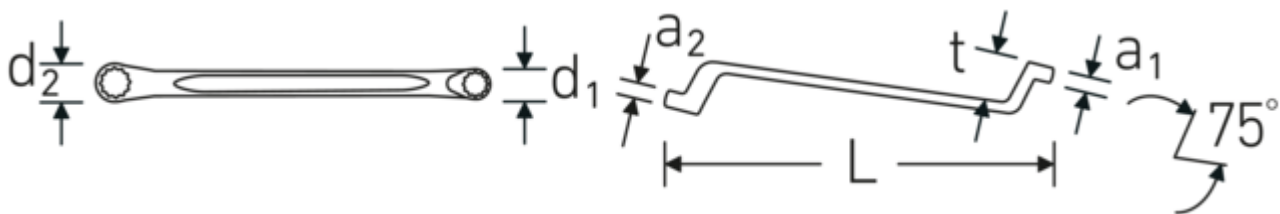

Technical Drawing.

Technical Attributes.

a1	9 mm
a2	9 mm
Drive profile	Double hexagon AS-Drive®
d1	15,8 mm

Logistics data.

Depth mm (IFS)	206
Width mm (IFS)	17
Height mm (IFS)	26
Length (packed, mm)	215
Width (packed, mm)	68