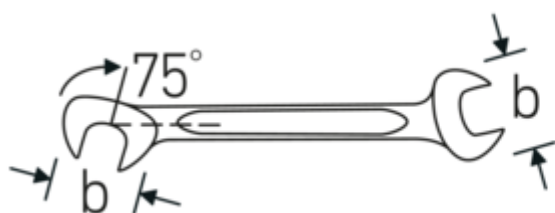

Small double-open ended spanner ELECTRIC, metric

ELECTRIC 12

Art.No. 40061111
GTIN 4018754018628
Model ELECTRIC 12 11

Label.

Double open-ended spanner, small Spanner size nullmm L.116mm

Features.

- straight design, jaw position 15° and 75°
- sturdy, slim and lightweight intelligent design
- high bending strength due to double T-profile
- STAHLWILLE's round finish ensures a surface that is pleasant to the skin and has a good grip
- extremely sturdy, exceptionally durable
- drop-forged, hardened and cooled in oil bath
- chrome-alloy steel, chrome plated

Technical Drawing.

Technical Attributes.

a	3 mm
Width mm (b)	24,2 mm
Length mm (L)	116 mm
Jaw angle	15/75 °
Spanner width 1 [mm]	11 mm
Spanner width 2 [mm]	11 mm

Logistics data.

Depth mm (IFS)	116
Width mm (IFS)	24
Height mm (IFS)	3
Length (packed, mm)	130
Width (packed, mm)	50
Height (packed, mm)	18

Volume (packed, dm3)	0.117 dm3
Art. no.	40061111
Weight (gross, kg)	0,274
Weight PAP (kg)	0,000
Weight PVC (kg)	0,003
GTIN	4018754018628
Country of origin	GERMANY
Region of origin	Nordrhein-Westfalen
WEEE/ElektroG	nicht ear-pflichtig
Customs tariff no.	82041100
Packing standard	10
Weight	27 g