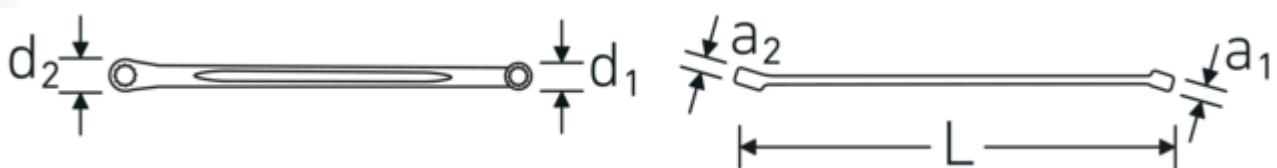

Double-ended ring spanner, inch, extra long

220a

Art.No. 41433234
GTIN 4018754156801
Model 220a 1/2 x 9/16

Label.

Double-ended ring spanner Spanner size 1/2 x 9/16 " L.290mm

Features.

- extra long
- 15° angled
- SAE AS 954-E (test loads)
- HPQ® high performance steel, chrome plated

Advantages.

Extra long

Product highlights.

Technical Drawing.

Technical Attributes.

a1	9,5 mm
a2	9,5 mm
Drive profile	Double hexagon AS-Drive®
d1	18,5 mm
d2	21 mm
Length mm (L)	290 mm
Spanner width 1 [inch]	1/2 "
Spanner width s 2 [inch]	9/16 "

Logistics data.

Depth mm (IFS)	290
Width mm (IFS)	21
Height mm (IFS)	14
Length (packed, mm)	300
Width (packed, mm)	100
Height (packed, mm)	15
Volume (packed, dm3)	0.45 dm3
Art. no.	41433234
Weight (gross, kg)	0,806
Weight PAP (kg)	0,000
Weight PVC (kg)	0,014
GTIN	4018754156801
Country of origin	GERMANY
Region of origin	Nordrhein-Westfalen
WEEE/ElektroG	nicht ear-pflichtig
Customs tariff no.	82041100
Packing standard	5
Weight	160 g

Variants.

Art. no.	Art. no. (ERP)	Description	GTIN
41431416	220a 7/32 x 1/4	Double-ended ring spanner Spanner size 7/32 x 1/4 " L.184mm	4018754156771
41431620	220a 1/4 x 5/16	Double-ended ring spanner Spanner size 1/4 x 5/16 " L.205mm	4018754156788
41432428	220a 3/8 x 7/16	Double-ended ring spanner Spanner size 3/8 x 7/16 " L.250mm	4018754156795
41433234	220a 1/2 x 9/16	Double-ended ring spanner Spanner size 1/2 x 9/16 " L.290mm	4018754156801
41433640	220a 5/8 x 3/4	Double-ended ring spanner Spanner size 5/8 x 3/4 " L.363mm	4018754156818
41433840	220a 11/16 x 3/4	Double-ended ring spanner Spanner size 11/16 x 3/4 " L.365mm	4018754156825