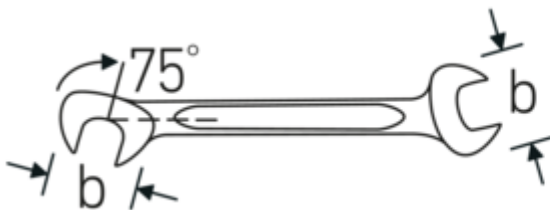

Small double-open ended spanner
ELECTRIC, metric

ELECTRIC 12

Art.No. **40060404**
GTIN **4018754018550**
Model **ELECTRIC 12 4**

Label.

Double open-ended spanner, small Spanner size nullmm L.70mm

Features.

- straight design, jaw position 15° and 75°
- sturdy, slim and lightweight intelligent design
- high bending strength due to double T-profile
- STAHLWILLE's round finish ensures a surface that is pleasant to the skin and has a good grip
- extremely sturdy, exceptionally durable
- drop-forged, hardened and cooled in oil bath
- chrome-alloy steel, chrome plated

Technical Drawing.

Technical Attributes.

a	2 mm
Width mm (b)	10,5 mm
Length mm (L)	70 mm
Jaw angle	15/75 °
Spanner width 1 [mm]	4 mm
Spanner width 2 [mm]	4 mm

Logistics data.

Depth mm (IFS)	70
Width mm (IFS)	11
Height mm (IFS)	2
Length (packed, mm)	90
Width (packed, mm)	40
Height (packed, mm)	7

Volume (packed, dm3)	0.0252 dm3
Art. no.	40060404
Weight (gross, kg)	0,053
Weight PAP (kg)	0,000
Weight PVC (kg)	0,002
GTIN	4018754018550
Country of origin	GERMANY
Region of origin	Nordrhein-Westfalen
WEEE/ElektroG	nicht ear-pflichtig
Customs tariff no.	82041100
Packing standard	10
Weight	5 g