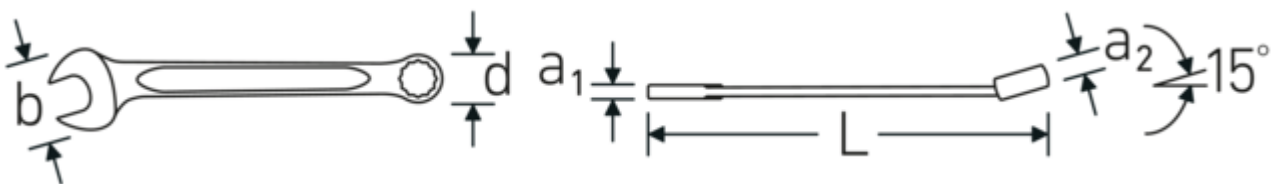

Combination spanner OPEN BOX, inch
OPEN BOX 13a

Art.No. 40483434
GTIN 4018754020164
Model OPEN BOX 13a 9/16

Label. Combination spanner OPEN BOX long Spanner size 9/16 " L.165mm

Features. • Chrome Alloy Steel, chrome plated

Advantages.

Made in Germany – STAHLWILLE Combination spanner OPEN BOX, inch , open end 15 °angled, length 165 mm, DIN 3113 Form A, , 40483434.

Technical Drawing.

Technical Attributes.

a1	5,3 mm
a2	8,5 mm
Width mm (b)	32 mm
d	20,6 mm
DIN	DIN 3113 Form A
Length mm (L)	165 mm

Logistics data.

Depth mm (IFS)	167
Width mm (IFS)	32
Height mm (IFS)	13
Length (packed, mm)	180
Width (packed, mm)	55
Height (packed, mm)	41

Jaw angle	15 °	Volume (packed, dm3)	0.4059 dm3
Ringstellung	15 °	Art. no.	40483434
Spanner width 1 [inch]	9/16 "	Weight (gross, kg)	0,689
Spanner width s 2 [inch]	9/16 "	Weight PAP (kg)	0,000
		Weight PVC (kg)	0,008
		GTIN	4018754020164
		Country of origin	GERMANY
		Region of origin	Nordrhein-Westfalen
		WEEE/ElektroG	nicht ear-pflichtig
		Customs tariff no.	82041100
		Packing standard	10
		Weight	70 g