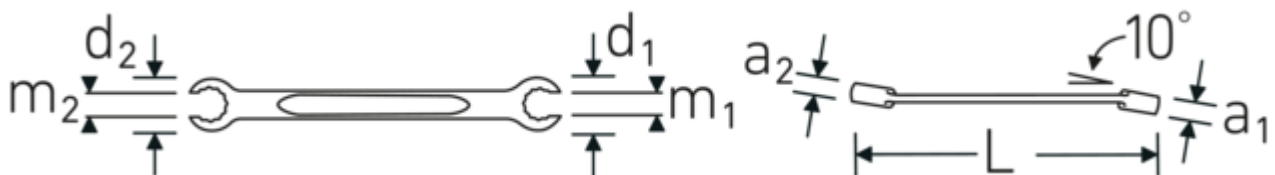

Double-ended ring spanner OPEN RING, angled, metric, bi-hex

OPEN RING 24

Art.No. 41082736
GTIN 4018754022014
Model OPEN RING 24 27 x 36

Label. Double-ended ring spanner, angled Spanner size 27 x 36 mm L.300mm

- Features.**
- metric width across flats
 - 10° angled
 - with double hexagon
 - DIN 3118/ISO 3318
 - sturdy, slim and lightweight design
 - extremely resilient and durable
 - STAHLWILLE round finish for a pleasant, non-slip feel
 - drop-forged, hardened and cooled in an oil bath
 - Chrome-Alloy-Steel, chrome-plated

Advantages.

With bi-hexagon

Technical Drawing.

Technical Attributes.

a1	16 mm
a2	19 mm
Drive profile	Double hexagon AS-Drive®
d1	42 mm
d2	54 mm
Length mm (L)	300 mm
m1	20 mm
m2	27 mm
Spanner width 1 [mm]	27 mm
Spanner width 2 [mm]	36 mm

Logistics data.

Depth mm (IFS)	303
Width mm (IFS)	54
Height mm (IFS)	28
Length (packed, mm)	310
Width (packed, mm)	95
Height (packed, mm)	50
Volume (packed, dm3)	1.4725 dm3
Art. no.	41082736
Weight (gross, kg)	2,350
Weight PAP (kg)	0,000
Weight PVC (kg)	0,015
GTIN	4018754022014
Country of origin	GERMANY
Region of origin	Nordrhein-Westfalen
WEEE/ElektroG	nicht ear-pflichtig
Customs tariff no.	82041100
Packing standard	5
Weight	414 g