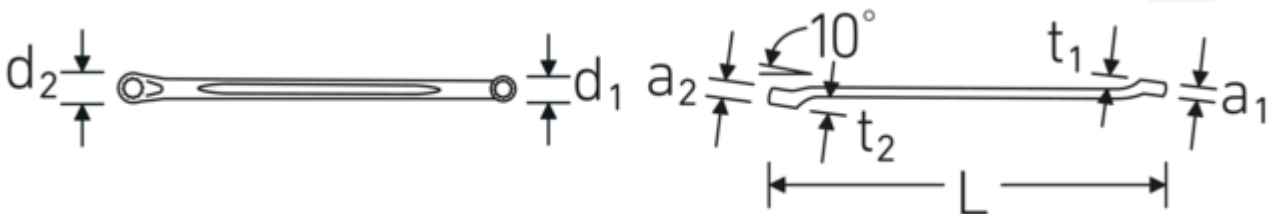

Technical Drawing.

Technical Attributes.

a1	15 mm
a2	16 mm

Logistics data.

Depth mm (IFS)	375
Width mm (IFS)	40
Height mm (IFS)	28