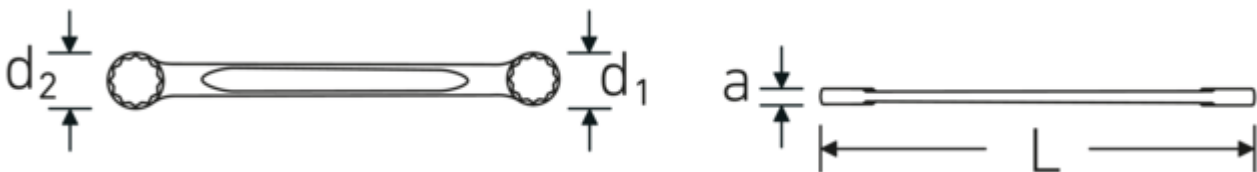

Technical Drawing.

Technical Attributes.

a	9 mm
Drive profile	Double hexagon AS-Drive®
d1	26,3 mm
d2	30,5 mm

Logistics data.

Depth mm (IFS)	209
Width mm (IFS)	31
Height mm (IFS)	10
Length (packed, mm)	220