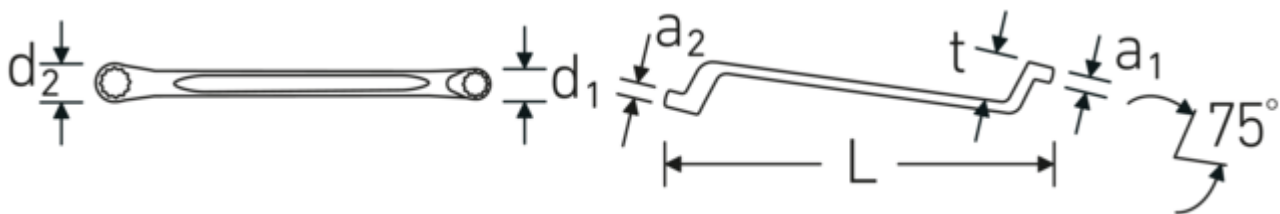

Double-ended ring spanner
StahlwilleSTABIL®, imperial, deep offset

StahlwilleSTABIL®20a

Art.No. 41444044
GTIN 4018754022519
Model 20a 3/4 x 7/8

Label. Double-ended ring spanner Spanner size 3/4 x 7/8 " L.300mm

Features. StahlwilleSTABIL®

- offset
- Chrome Alloy Steel, chrome plated

Advantages.

Low-crank.

Technical Drawing.

Technical Attributes.

a1	13 mm
a2	14 mm
Drive profile	Double hexagon AS-Drive®
d1	28 mm

Logistics data.

Depth mm (IFS)	300
Width mm (IFS)	32
Height mm (IFS)	14
Length (packed, mm)	320
Width (packed, mm)	88

d2	32,1 mm	Height (packed, mm)	15
Length mm (L)	300 mm	Volume (packed, dm3)	0.4224 dm3
Spanner width 1 [inch]	3/4 "	Art. no.	41444044
Spanner width s 2 [inch]	7/8 "	Weight (gross, kg)	1,495
t	31 mm	Weight PAP (kg)	0,000
		Weight PVC (kg)	0,015
		GTIN	4018754022519
		Country of origin	GERMANY
		Region of origin	Nordrhein-Westfalen
		WEEE/ElektroG	nicht ear-pflichtig
		Customs tariff no.	82041100
		Packing standard	5
		Weight	299 g