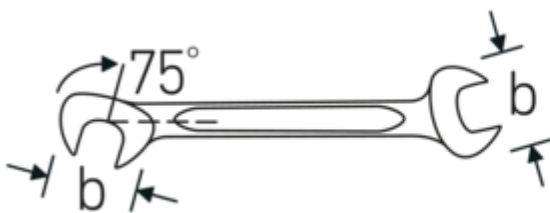

**Small double-open ended spanner
ELECTRIC, inch**

ELECTRIC 12a

Art.No. **40462828**
GTIN **4018754020027**
Model **ELECTRIC 12a 7/16**

Label.

Double open-ended spanner, small Spanner size null" L.116mm

Features.

- spanners with equal widths across flats
- straight design, jaw position 15° and 75°
- sturdy, slim and lightweight intelligent design
- high bending strength due to double T-profile
- STAHLWILLE's round finish ensures a surface that is pleasant to the skin and has a good grip
- extremely sturdy, exceptionally durable
- drop-forged, hardened and cooled in oil bath
- chrome-alloy steel, chrome plated

Technical Drawing.

Technical Attributes.

a	3 mm
Width mm (b)	24,2 mm
Length mm (L)	116 mm
Jaw angle	15/75 °
Spanner width 1 [inch]	7/16 "

Logistics data.

Depth mm (IFS)	116
Width mm (IFS)	25
Height mm (IFS)	3
Length (packed, mm)	120
Width (packed, mm)	80

Spanner width s 2 [inch]	7/16 "	Height (packed, mm)	18
		Volume (packed, dm³)	0.1728 dm ³
		Art. no.	40462828
		Weight (gross, kg)	0,285
		Weight PAP (kg)	0,000
		Weight PVC (kg)	0,004
		GTIN	4018754020027
		Country of origin	GERMANY
		Region of origin	Nordrhein-Westfalen
		WEEE/ElektroG	nicht ear-pflichtig
		Customs tariff no.	82041100
		Packing standard	10
		Weight	28 g