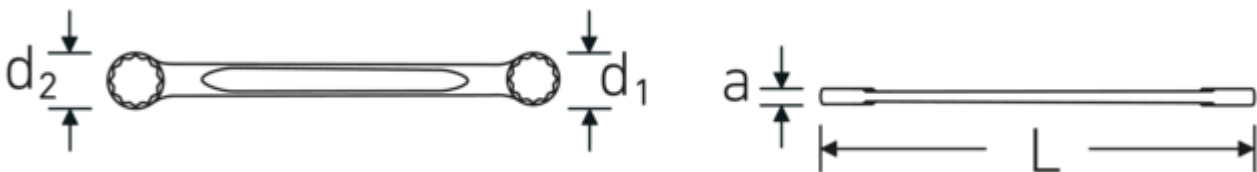

Technical Drawing.

Technical Attributes.

a	12 mm
Drive profile	Double hexagon AS-Drive®
d1	43 mm
d2	48,5 mm

Logistics data.

Depth mm (IFS)	325
Width mm (IFS)	49
Height mm (IFS)	13
Length (packed, mm)	345