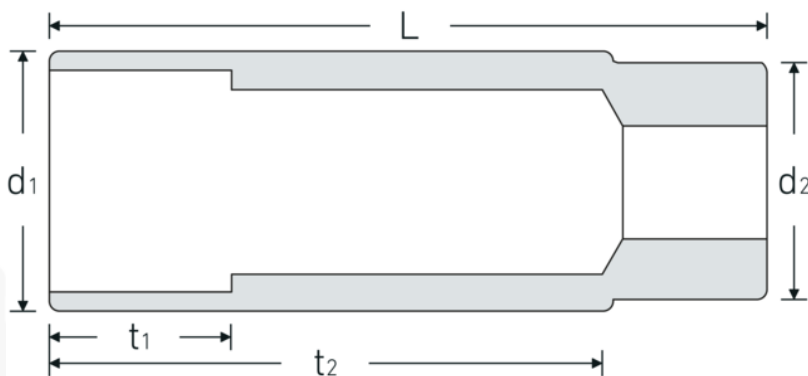

Spark plug socket

4600

Art.No. **02120036**
GTIN **4018754003204**
Model **4600 16- 5/8**

Label. 3/8 " Spark plug socket Spanner size 16-5/8mm/" L.60mm

Features.

- extra deep
- with rubber insert
- HPQ® high performance steel, chrome plated

Advantages.

Long.

Technical Drawing.

Technical Attributes.

Drive profile	Double hexagon AS-Drive®
Internal square drive (inch)	3/8 "
d1	21,7 mm
d2	19,5 mm
Length mm (L)	60 mm
Spanner width [mm and inch]	16-5/8
t1	15 mm
t2	47,8 mm

Logistics data.

Depth mm (IFS)	60
Width mm (IFS)	22
Height mm (IFS)	22
Length (packed, mm)	112
Width (packed, mm)	61
Height (packed, mm)	44
Volume (packed, dm3)	0.300608 dm3
Art. no.	02120036
Weight (gross, kg)	0,840
Weight PAP (kg)	0,000
Weight PVC (kg)	0,007
GTIN	4018754003204
Country of origin	GERMANY
Region of origin	Nordrhein-Westfalen
WEEE/ElektroG	nicht ear-pflichtig
Customs tariff no.	82042000
Packing standard	10
Weight	84 g