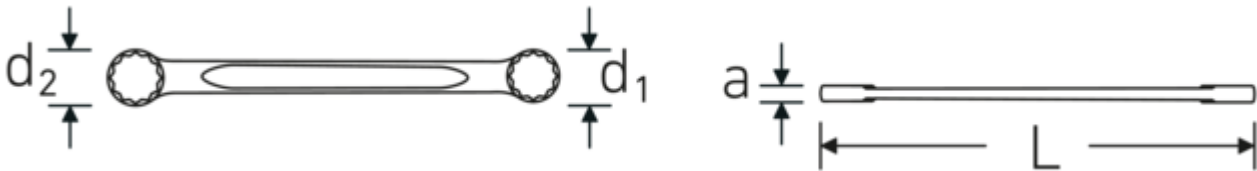

Technical Drawing.

Technical Attributes.

a	6,5 mm
Drive profile	Double hexagon AS-Drive®
d1	18,2 mm
d2	19,5 mm

Logistics data.

Depth mm (IFS)	150
Width mm (IFS)	19
Height mm (IFS)	6
Length (packed, mm)	155