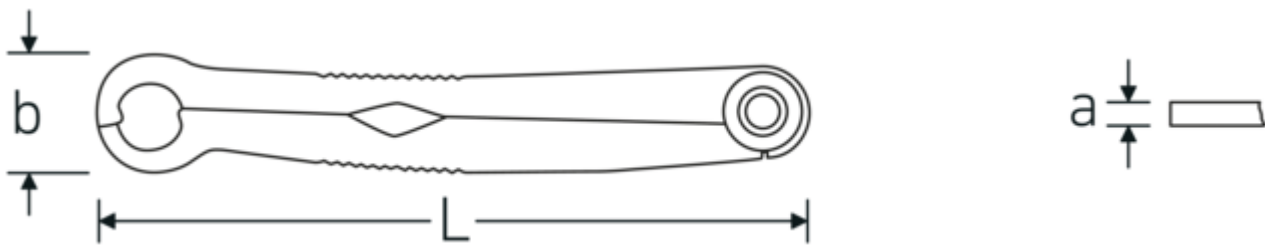

Technical Drawing.

Technical Attributes.

Number of tools	10 pcs.
Range	8 - 19
Width mm (b)	460 mm
Height mm (h)	30 mm
Length mm (L)	250 mm

Logistics data.

Depth mm (IFS)	460
Width mm (IFS)	250
Height mm (IFS)	30
Length (packed, mm)	460
Width (packed, mm)	250
Height (packed, mm)	30
Volume (packed, dm3)	3.45 dm3
Art. no.	96830130
Weight (gross, kg)	2,005
Weight PAP (kg)	0,000
Weight PVC (kg)	0,008
GTIN	4018754248858
Country of origin	GERMANY
Region of origin	Nordrhein-Westfalen
WEEE/ElektroG	nicht ear-pflichtig
Customs tariff no.	82041100
Packing standard	1
Weight	2005 g

Variants.

Art. no.	Art. no. (ERP)	Description	GTIN
96830130	FastRatch TCS WT 240/10	Ratchet ring spanners i.TCS inlay FastRatch TCS WT 240/10 8 - 19 10 pcs.	4018754248858