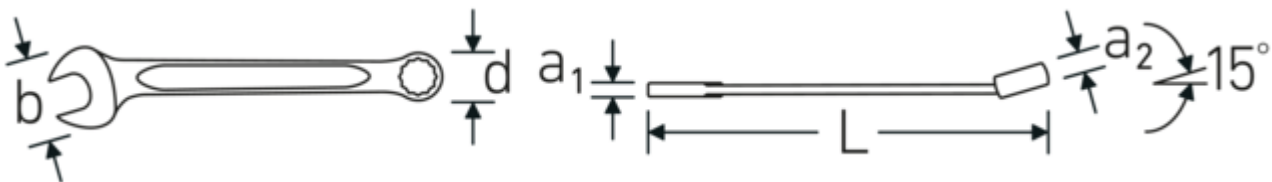

Combination spanner OPEN BOX, inch
OPEN BOX 13a

Art.No. 40483636
GTIN 4018754020188
Model OPEN BOX 13a 5/8

Label. Combination spanner OPEN BOX long Spanner size 5/8 " L.180mm

Features. • Chrome Alloy Steel, chrome plated

Advantages.

Made in Germany – STAHLWILLE Combination spanner OPEN BOX, inch , open end 15 °angled, length 180 mm, DIN 3113 Form A, , 40483636.

Technical Drawing.

Technical Attributes.

a1	5,8 mm
a2	10 mm
Width mm (b)	37 mm
d	23,2 mm
DIN	DIN 3113 Form A
Length mm (L)	180 mm

Logistics data.

Depth mm (IFS)	182
Width mm (IFS)	35
Height mm (IFS)	15
Length (packed, mm)	190
Width (packed, mm)	60
Height (packed, mm)	48

Jaw angle	15 °	Volume (packed, dm3)	0.5472 dm3
Ringstellung	15 °	Art. no.	40483636
Spanner width 1 [inch]	5/8 "	Weight (gross, kg)	0,892
Spanner width s 2 [inch]	5/8 "	Weight PAP (kg)	0,000
		Weight PVC (kg)	0,010
		GTIN	4018754020188
		Country of origin	GERMANY
		Region of origin	Nordrhein-Westfalen
		WEEE/ElektroG	nicht ear-pflichtig
		Customs tariff no.	82041100
		Packing standard	10
		Weight	88 g