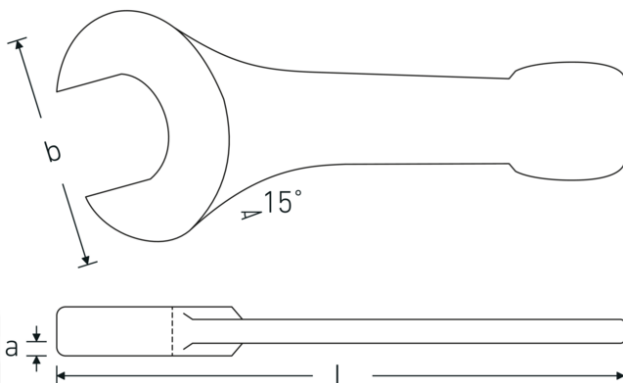

Open-ended striking spanner

4204

Art.No. **42040055**
GTIN **4018754023721**
Model **4204 55**

Label. Open-ended striking spanner Spanner size 55mm L.300mm

Features.

- DIN 133
- special tool steel, grey finish

Advantages.

DIN 133.

Technical Drawing.

Technical Attributes.

Length mm (L) 300 mm
Spanner width 1 [mm] 55 mm

Logistics data.

Depth mm (IFS) 298
Width mm (IFS) 116

| | |
|-----------------------------|---------------------|
| Height mm (IFS) | 26 |
| Length (packed, mm) | 298 |
| Width (packed, mm) | 116 |
| Height (packed, mm) | 26 |
| Volume (packed, dm3) | 0.898768 dm3 |
| Art. no. | 42040055 |
| Weight (gross, kg) | 2,057 |
| Weight PAP (kg) | 0,000 |
| Weight PVC (kg) | 0,000 |
| GTIN | 4018754023721 |
| Country of origin | GERMANY |
| Region of origin | Nordrhein-Westfalen |
| WEEE/ElektroG | nicht ear-pflichtig |
| Customs tariff no. | 82041100 |
| Packing standard | 1 |
| Weight | 2057 g |

| | | | |
|----------|----------|--|---------------|
| 42040075 | 4204 75 | Open-ended striking spanner Spanner size 75mm L.375mm | 4018754023769 |
| 42040080 | 4204 80 | Open-ended striking spanner Spanner size 80mm L.408mm | 4018754023776 |
| 42040085 | 4204 85 | Open-ended striking spanner Spanner size 85mm L.408mm | 4018754023783 |
| 42040090 | 4204 90 | Open-ended striking spanner Spanner size 90mm L.445mm | 4018754023790 |
| 42040095 | 4204 95 | Open-ended striking spanner Spanner size 95mm L.445mm | 4018754023806 |
| 42040100 | 4204 100 | Open-ended striking spanner Spanner size 100mm L.485mm | 4018754023813 |
| 42040105 | 4204 105 | Open-ended striking spanner Spanner size 105mm L.485mm | 4018754023820 |