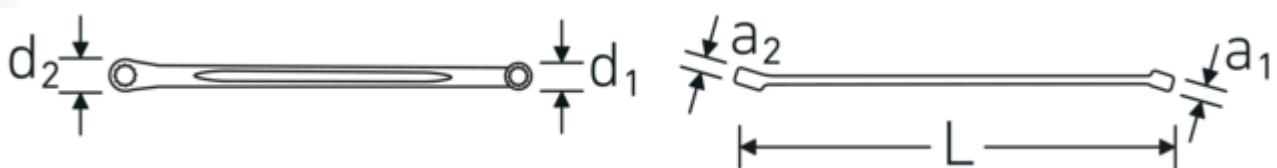

Technical Drawing.