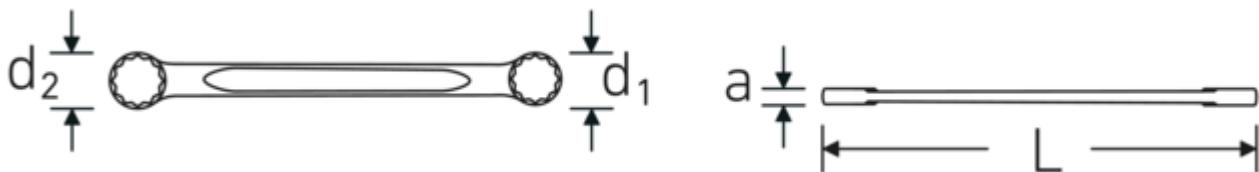

Double-ended ring spanner, metric

StahlwilleSTABIL®21

Art.No. 41051922
GTIN 4018754021369
Model 21 19 x 22

Label. Double-ended ring spanner Spanner size 19 x 22 mm L.210mm

Features. StahlwilleSTABIL®

- straight
- DIN 837/ISO 10103
- Chrome Alloy Steel, chrome plated

Advantages.

Straight

Technical Drawing.

Technical Attributes.

a	9 mm
Drive profile	Double hexagon AS-Drive®
d1	27,6 mm
d2	32,4 mm

Logistics data.

Depth mm (IFS)	209
Width mm (IFS)	31
Height mm (IFS)	9
Length (packed, mm)	220

Length mm (L)	210 mm	Width (packed, mm)	60
Spanner width 1 [mm]	19 mm	Height (packed, mm)	30
Spanner width 2 [mm]	22 mm	Volume (packed, dm3)	0.396 dm3
		Art. no.	41051922
		Weight (gross, kg)	0,575
		Weight PAP (kg)	0,000
		Weight PVC (kg)	0,006
		GTIN	4018754021369
		Country of origin	GERMANY
		Region of origin	Nordrhein-Westfalen
		WEEE/ElektroG	nicht ear-pflichtig
		Customs tariff no.	82041100
		Packing standard	5
		Weight	109 g