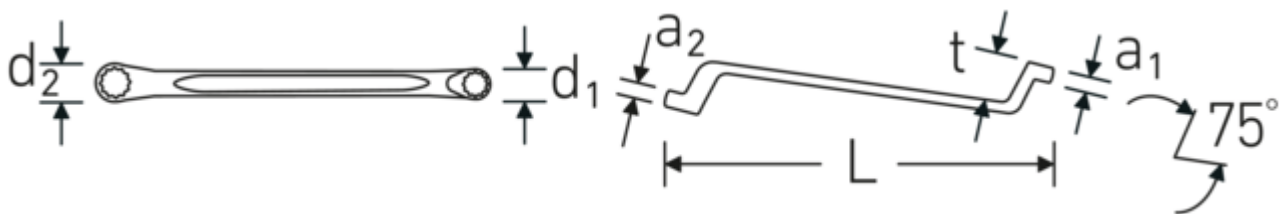

Double-ended ring spanner
StahlwilleSTABIL®, imperial, deep offset

StahlwilleSTABIL®20a

Art.No. 41444446
GTIN 4018754022540
Model 20a 7/8 x 15/16

Label. Double-ended ring spanner Spanner size 7/8 " L.330mm

Features. StahlwilleSTABIL®

- offset
- Chrome Alloy Steel, chrome plated

Advantages.

Low-crank

Technical Drawing.

Technical Attributes.

a1	14 mm
a2	14 mm
Drive profile	Double hexagon AS-Drive®
d1	32,1 mm

Logistics data.

Depth mm (IFS)	340
Width mm (IFS)	35
Height mm (IFS)	36
Length (packed, mm)	350
Width (packed, mm)	102

d2	34,7 mm	Height (packed, mm)	37
Length mm (L)	330 mm	Volume (packed, dm3)	1.3209 dm3
Spanner width 1 [inch]	7/8 "	Art. no.	41444446
Spanner width s 2 [inch]	15/16 "	Weight (gross, kg)	1,815
t	34 mm	Weight PAP (kg)	0,000
		Weight PVC (kg)	0,015
		GTIN	4018754022540
		Country of origin	GERMANY
		Region of origin	Nordrhein-Westfalen
		WEEE/ElektroG	nicht ear-pflichtig
		Customs tariff no.	82041100
		Packing standard	5
		Weight	363 g